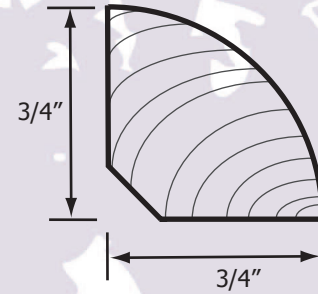

# SOLID WOOD MOLDING PROFILES

Baby Threshold/Carpet Reducer

T-Mold

Quarter Round

Flushmount Stairnose

Flushmount Reducer